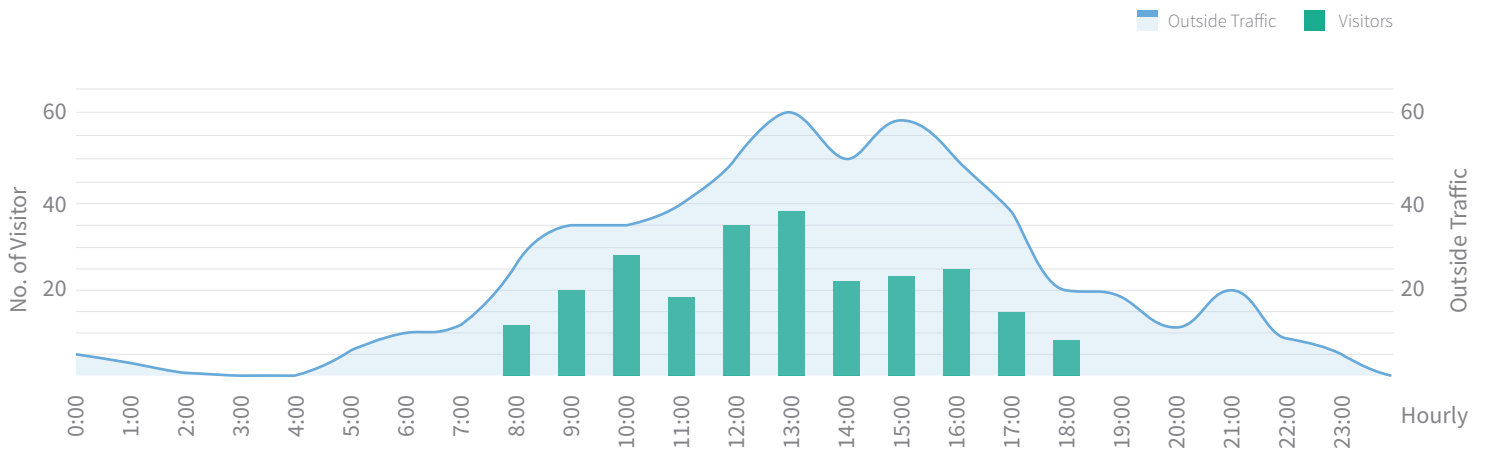

Visit Duration

17m

▼ 5.6%

Returning Rate

21%

▲ 16.7%

VISITOR COUNTS

Time	Visitor Counts	Outside Traffic	Turn In Rate (%)
0:00	Closed	5	Closed
1:00	Closed	3	Closed
2:00	Closed	1	Closed
3:00	Closed	0	Closed
4:00	Closed	0	Closed
5:00	Closed	6	Closed
6:00	Closed	10	Closed
7:00	Closed	12	Closed
8:00	12	26	46.15
9:00	20	35	57.14
10:00	28	35	80.00
11:00	18	40	45.00
12:00	35	50	70.00
13:00	38	55	69.09
14:00	22	50	44.00
15:00	23	58	43.10
16:00	25	50	50.00
17:00	15	38	39.47
18:00	8	20	40.00
19:00	Closed	18	Closed
20:00	Closed	12	Closed
21:00	Closed	20	Closed
22:00	Closed	8	Closed
23:00	Closed	5	Closed